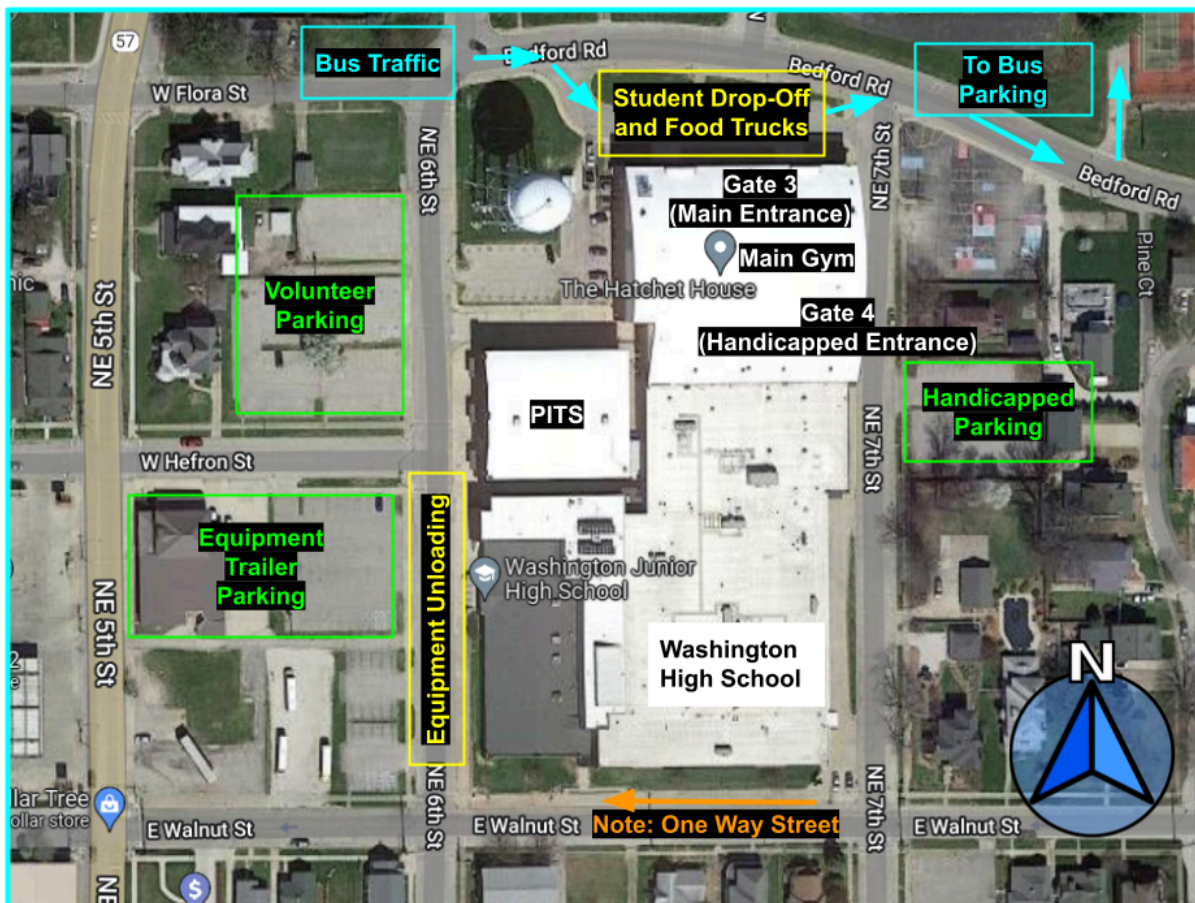

WHS Outside Map for FRC Competition 2025

Location: Washington High School
608 E. Walnut St.
Washington, IN 47501

Directions and Notes:

1. Buses should drive into Washington via IN-57 (locally called NE 5th St.)
2. The main entrance for this competition will be Gate 3, located on Bedford Rd. Buses should unload students at this gate, and then park behind the tennis courts as seen in the upper right hand corner of the map.
3. If a person needs handicap access they may enter through Gate 4. Gate 3 is only accessible by stairs.
4. Spectator parking will be in any unmarked parking lot, mainly north of the gym. (Not pictured on the map.)
5. Teams will unload/load on NE 6th St. in front of the pit location (the junior high gym.)
6. Food trucks will be located by Gate 3.
7. NOTE: Walnut St. is a one-way street heading west.